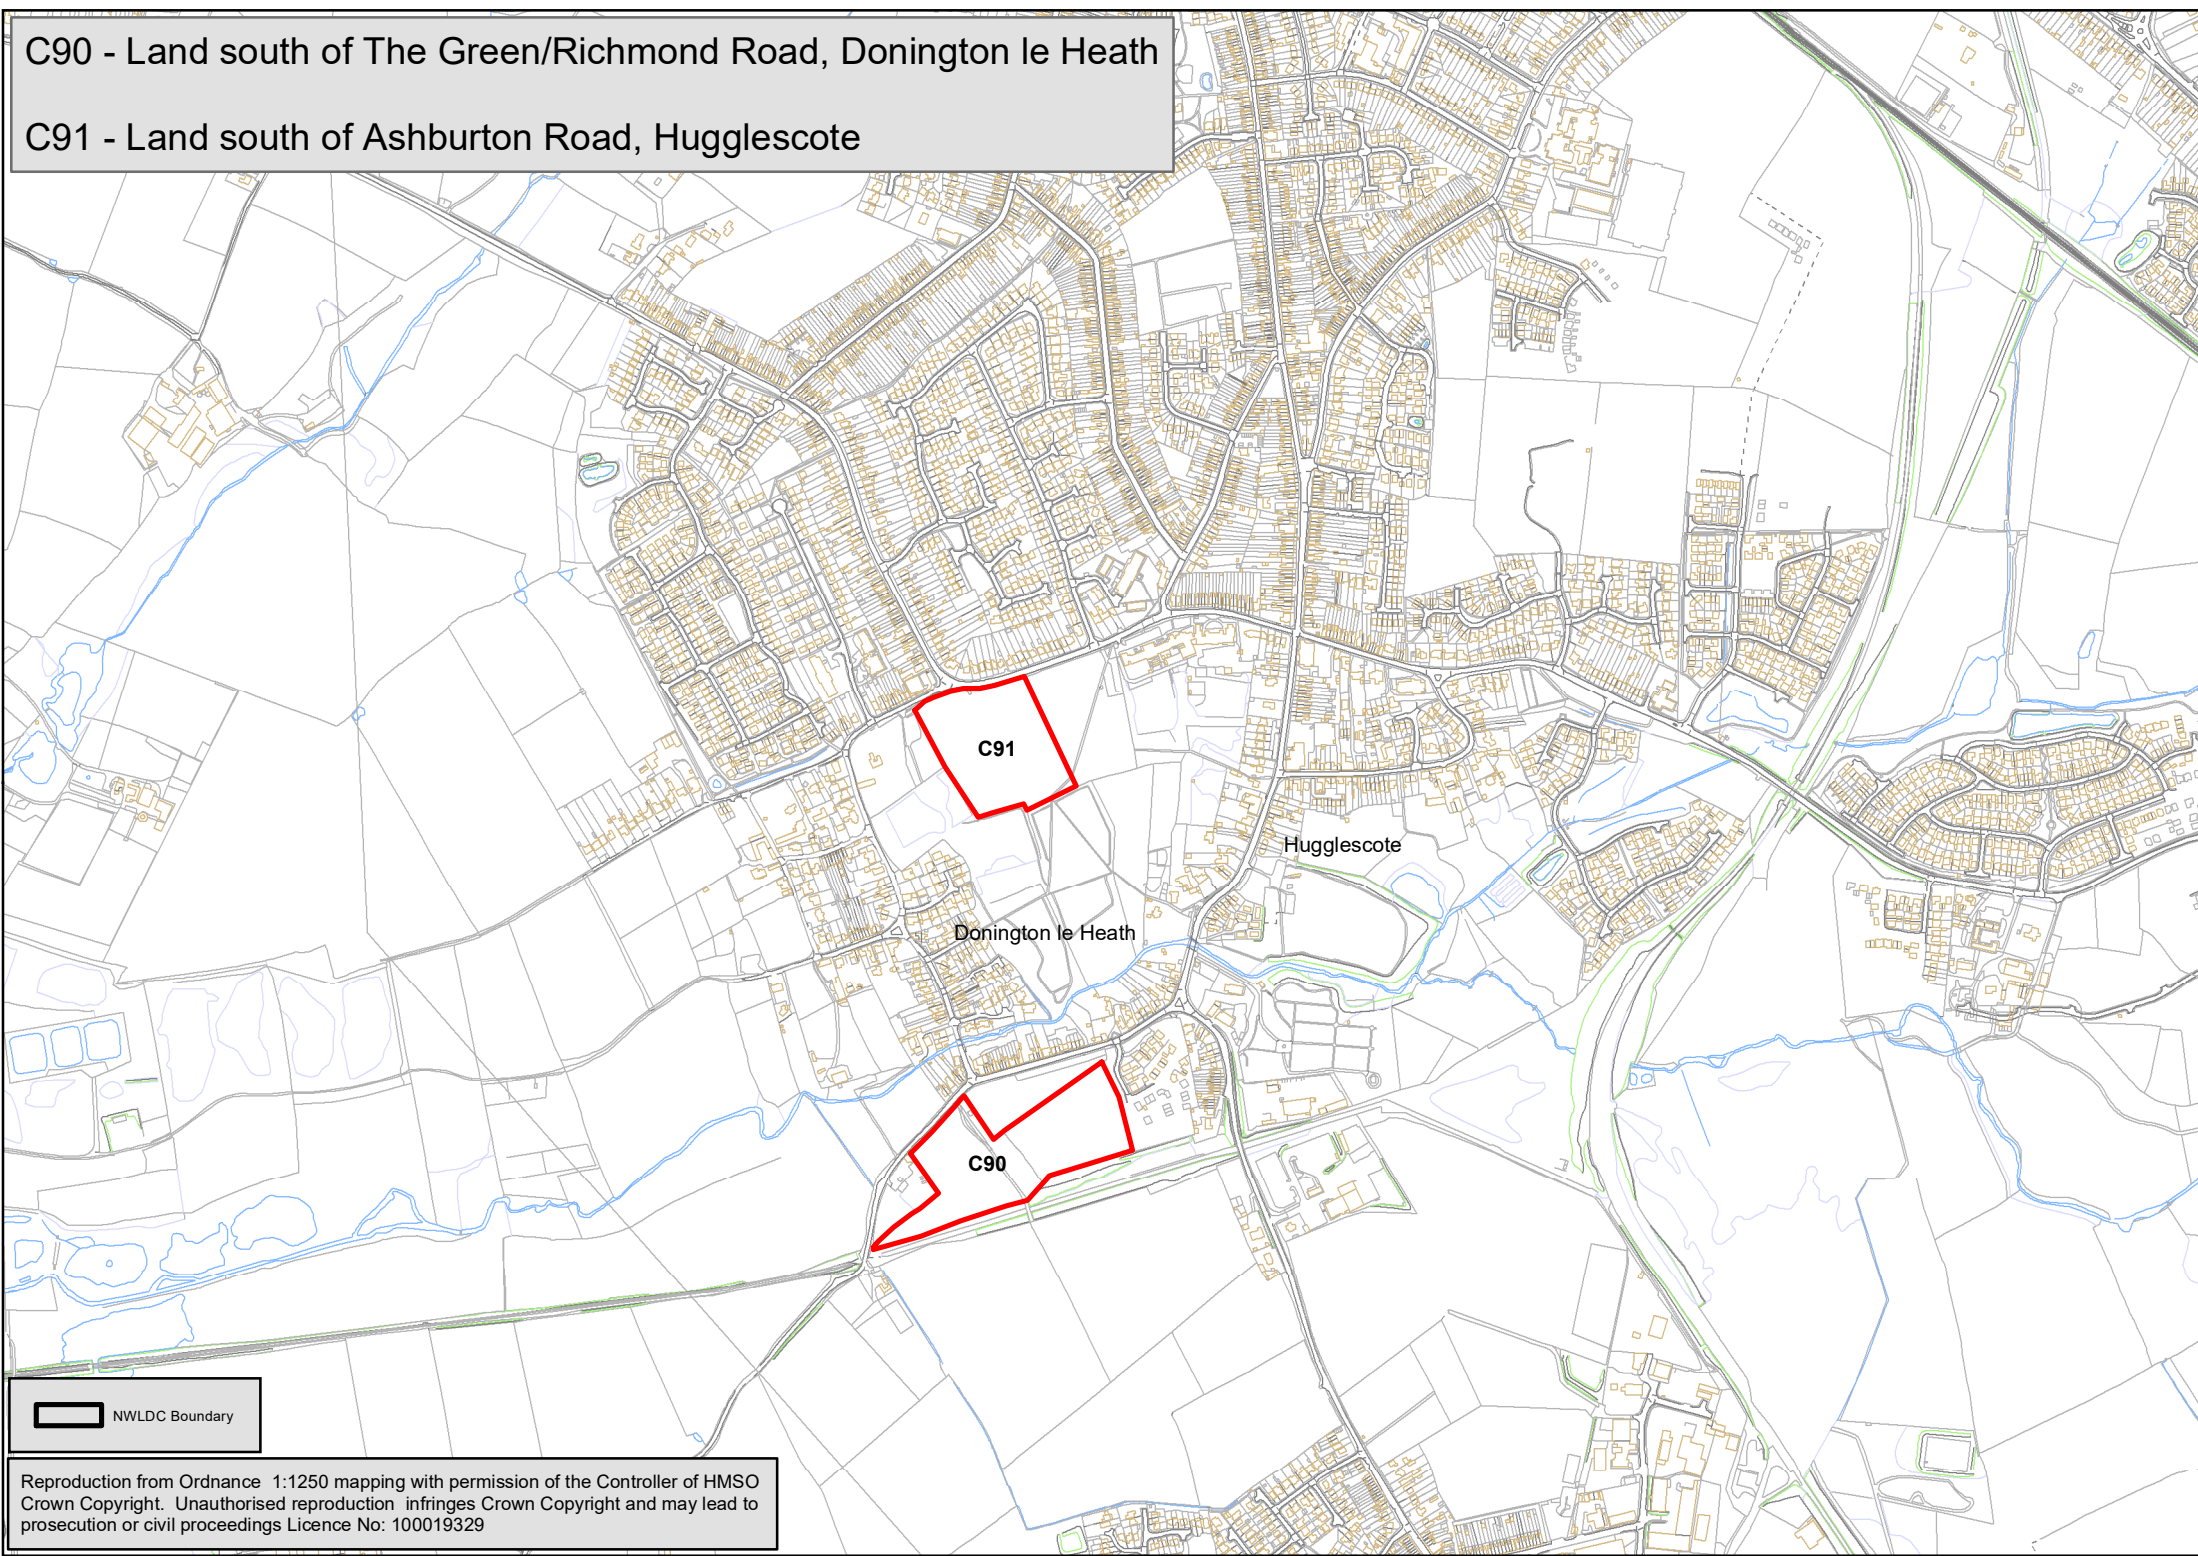

C90 - Land south of The Green/Richmond Road, Donington le Heath

C91 - Land south of Ashburton Road, Hugglescote

C91

Hugglescote

Donington le Heath

C90

NWLDC Boundary

Reproduction from Ordnance 1:1250 mapping with permission of the Controller of HMSO
Crown Copyright. Unauthorised reproduction infringes Crown Copyright and may lead to
prosecution or civil proceedings Licence No: 100019329