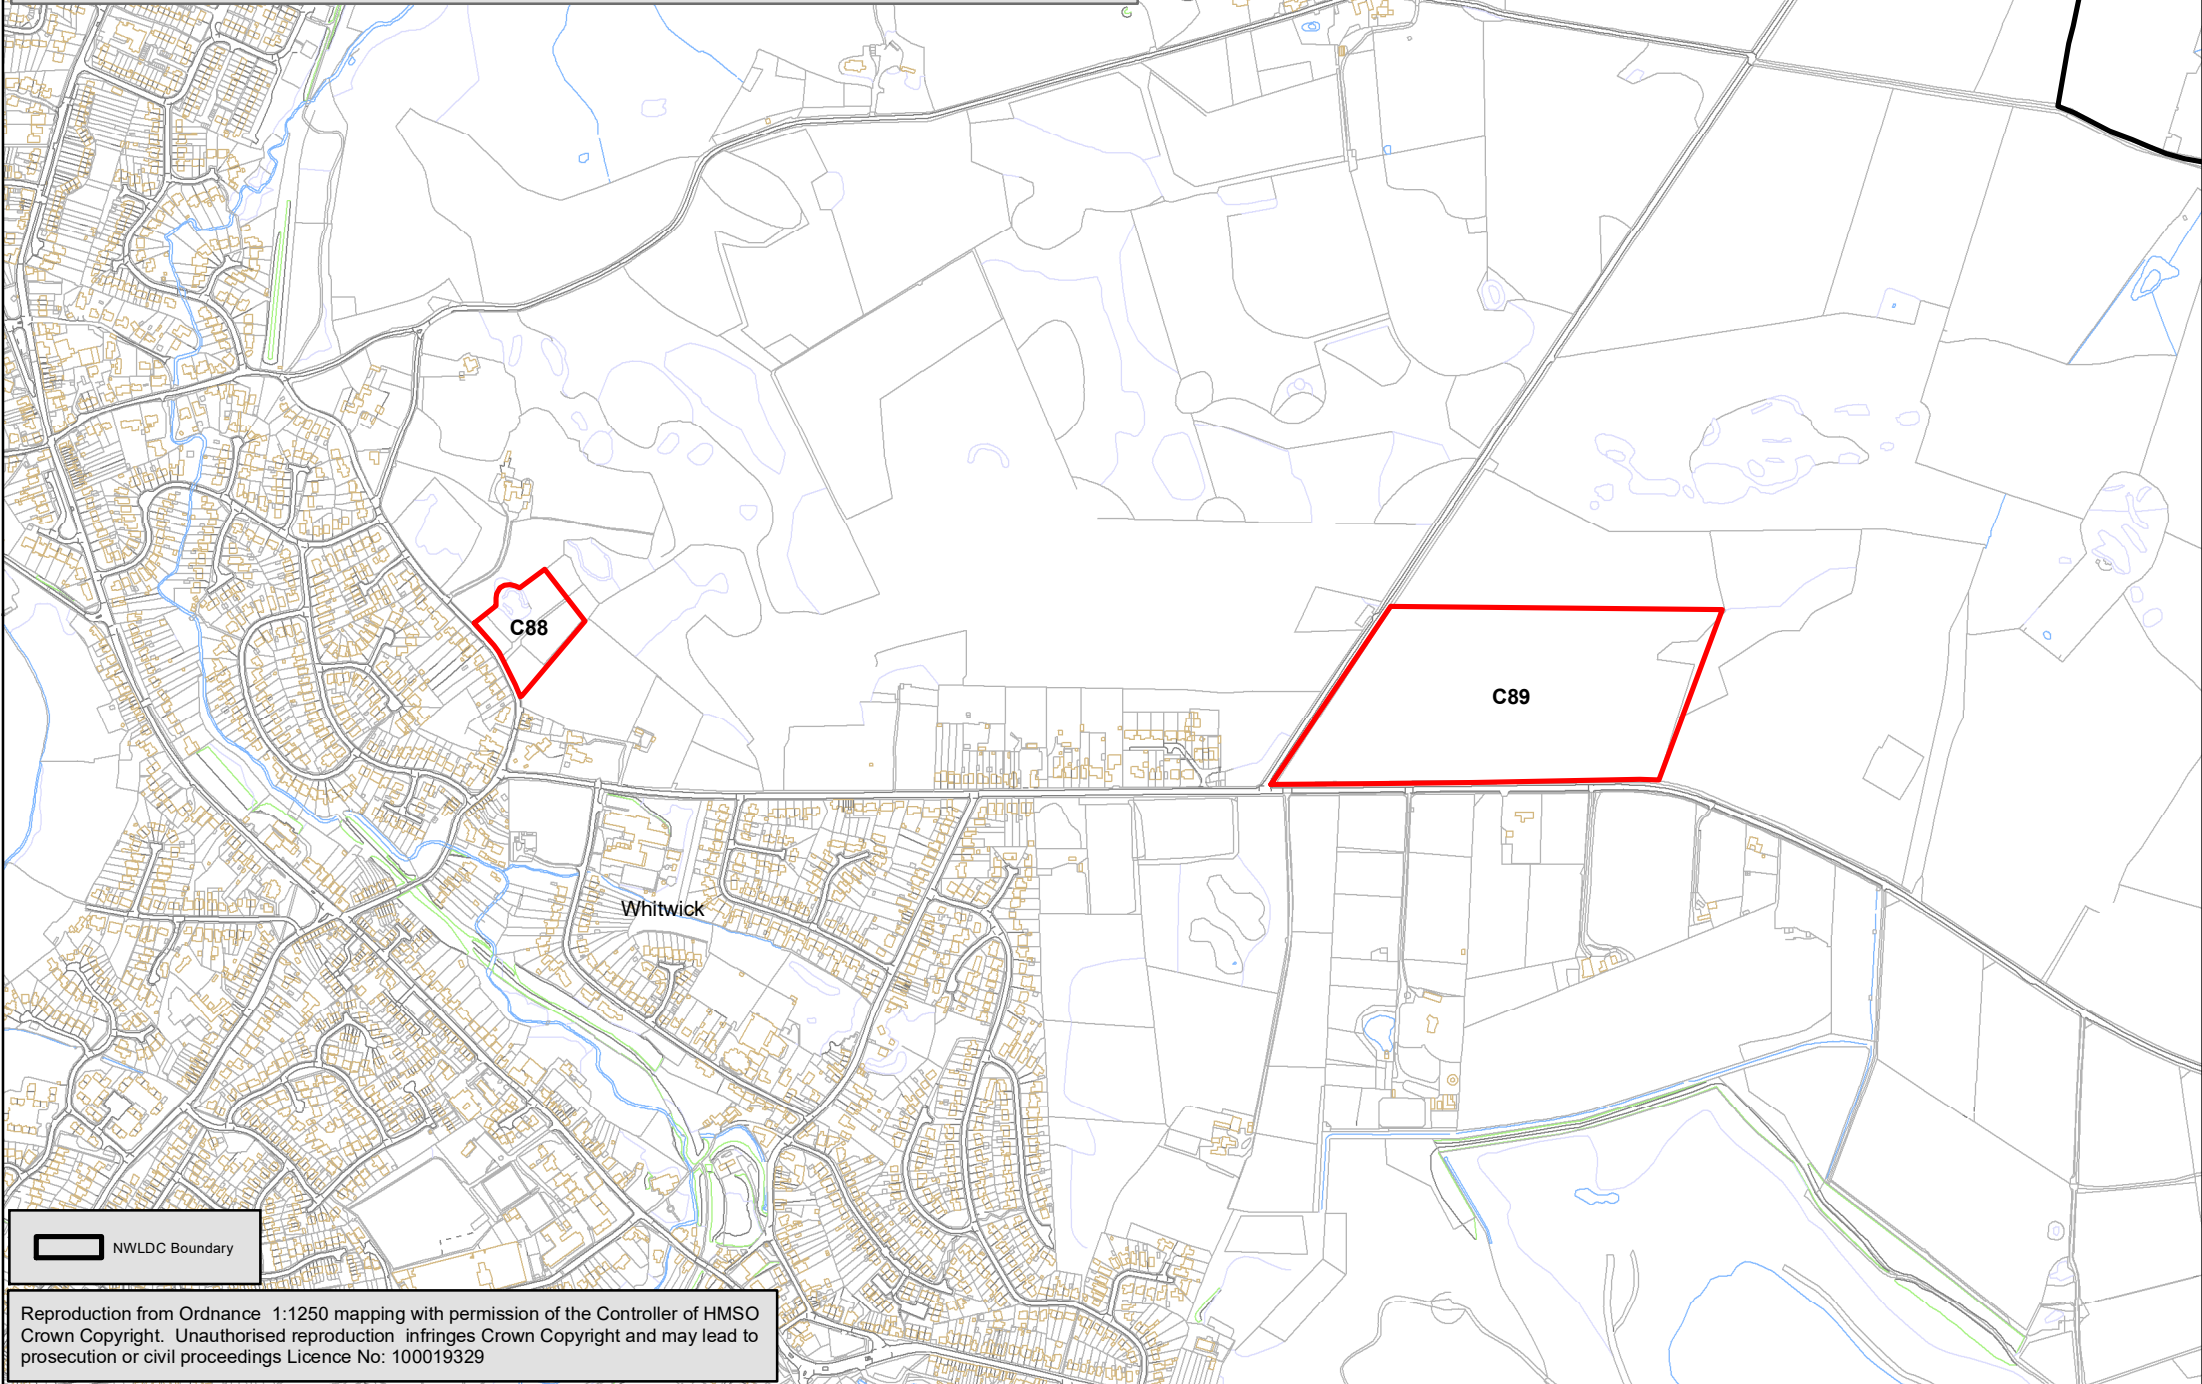

C88 - Land east of Grace Dieu Road, Whitwick

C89 - Land between Swannymote Road and Oaks Road, Whitwick

C88

C89

Whitwick

 NWLDC Boundary

Reproduction from Ordnance 1:1250 mapping with permission of the Controller of HMSO
Crown Copyright. Unauthorised reproduction infringes Crown Copyright and may lead to
prosecution or civil proceedings Licence No: 100019329