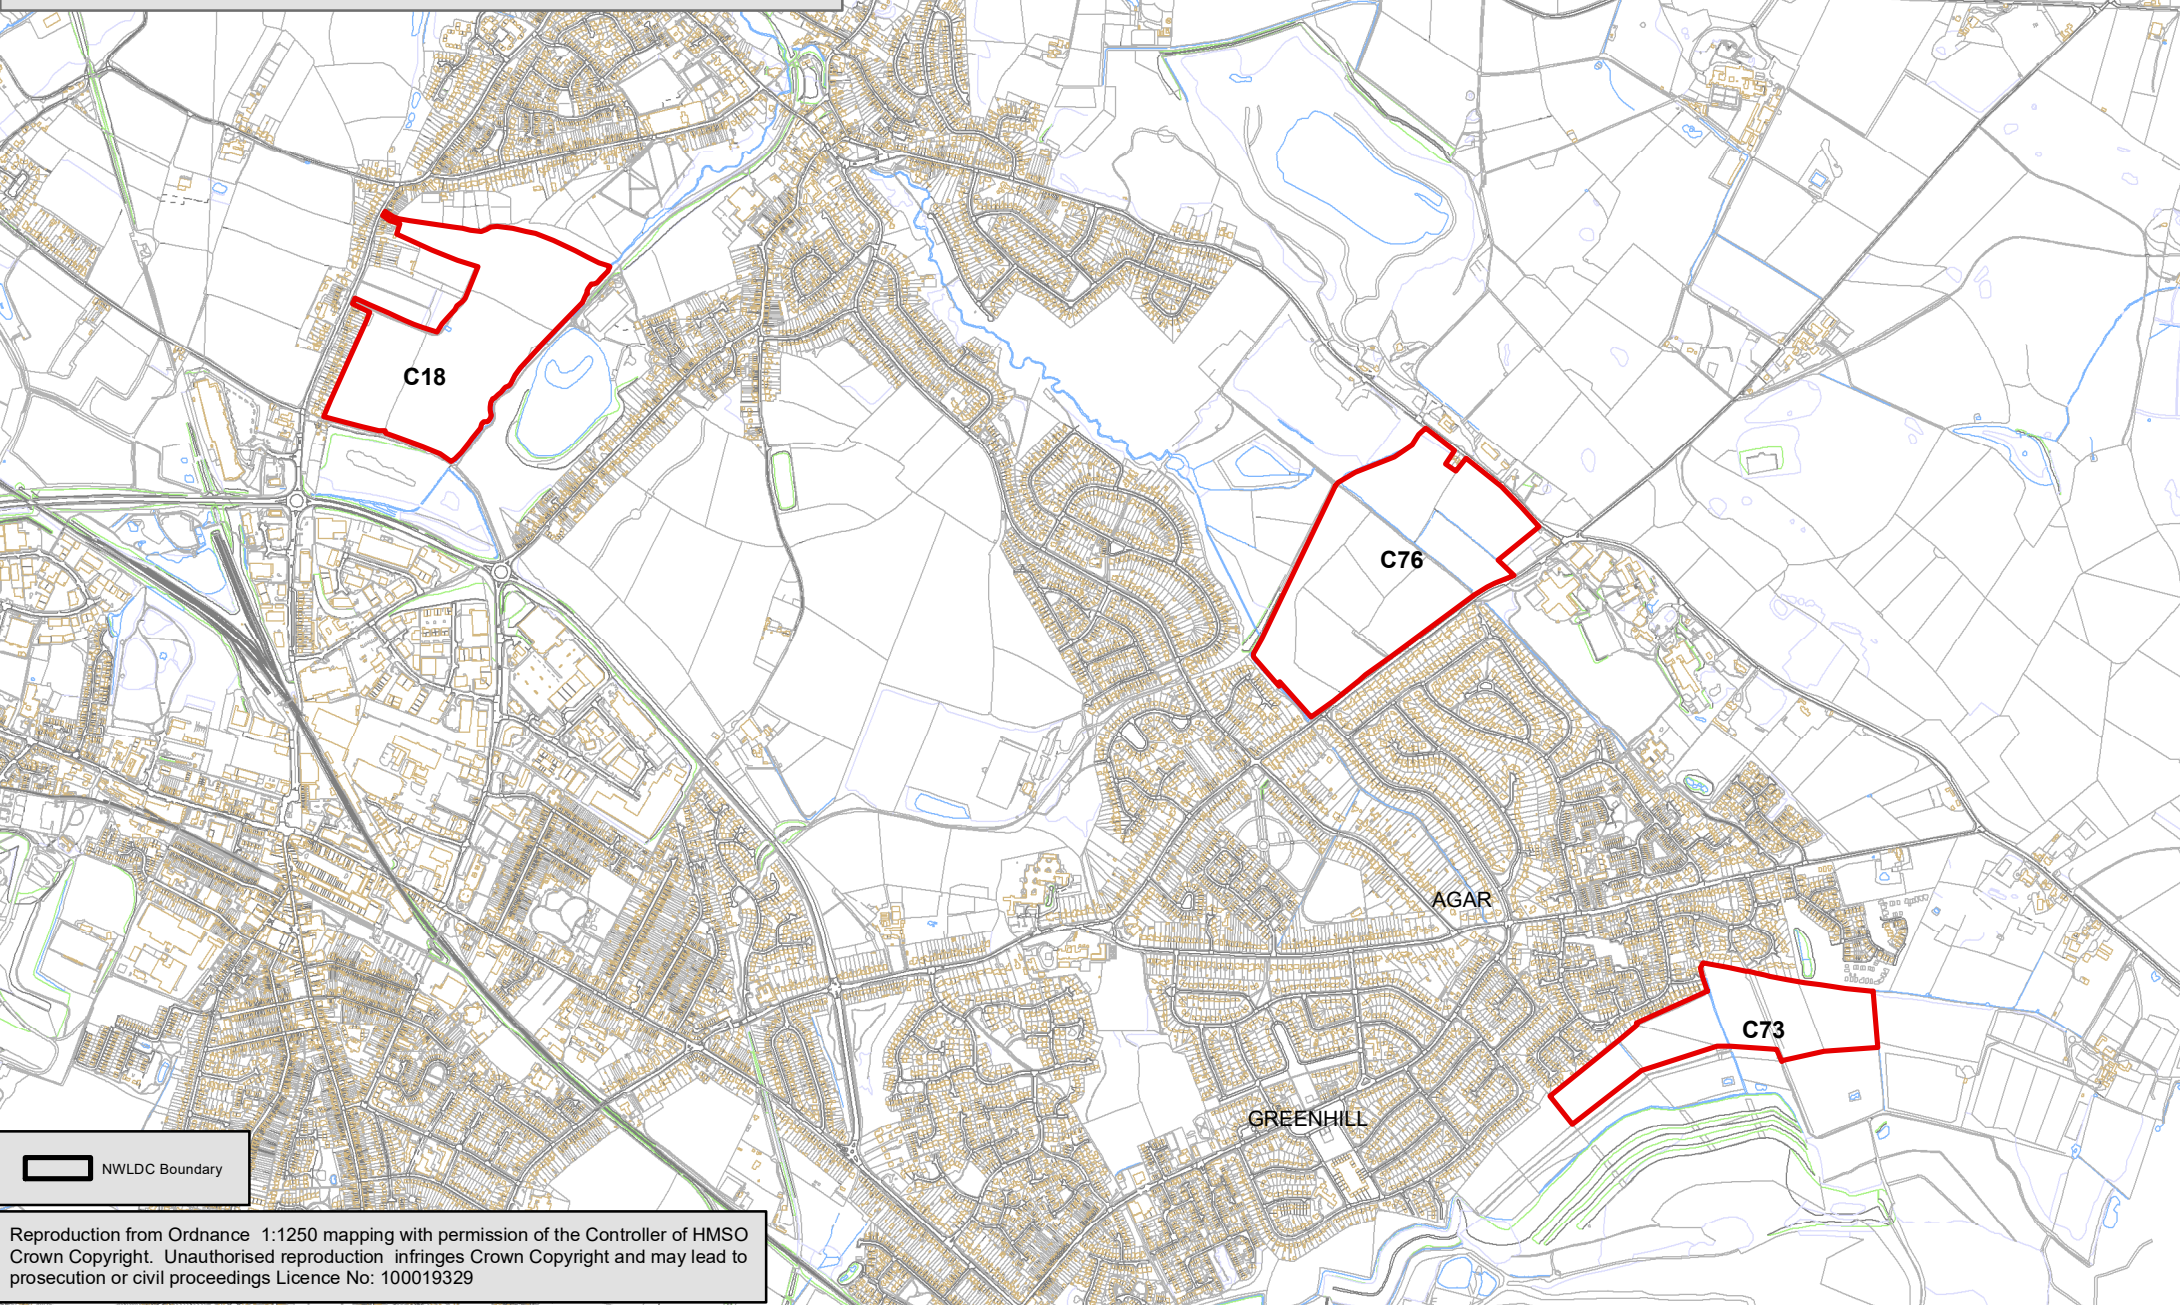

C18 - Land rear of Thornborough Road, Whitwick

C73 - Land off Kirton Road, Coalville

C76 - Land off Meadow Lane, Coalville

 NWLDC Boundary

Reproduction from Ordnance 1:1250 mapping with permission of the Controller of HMSO  
Crown Copyright. Unauthorised reproduction infringes Crown Copyright and may lead to  
prosecution or civil proceedings Licence No: 100019329