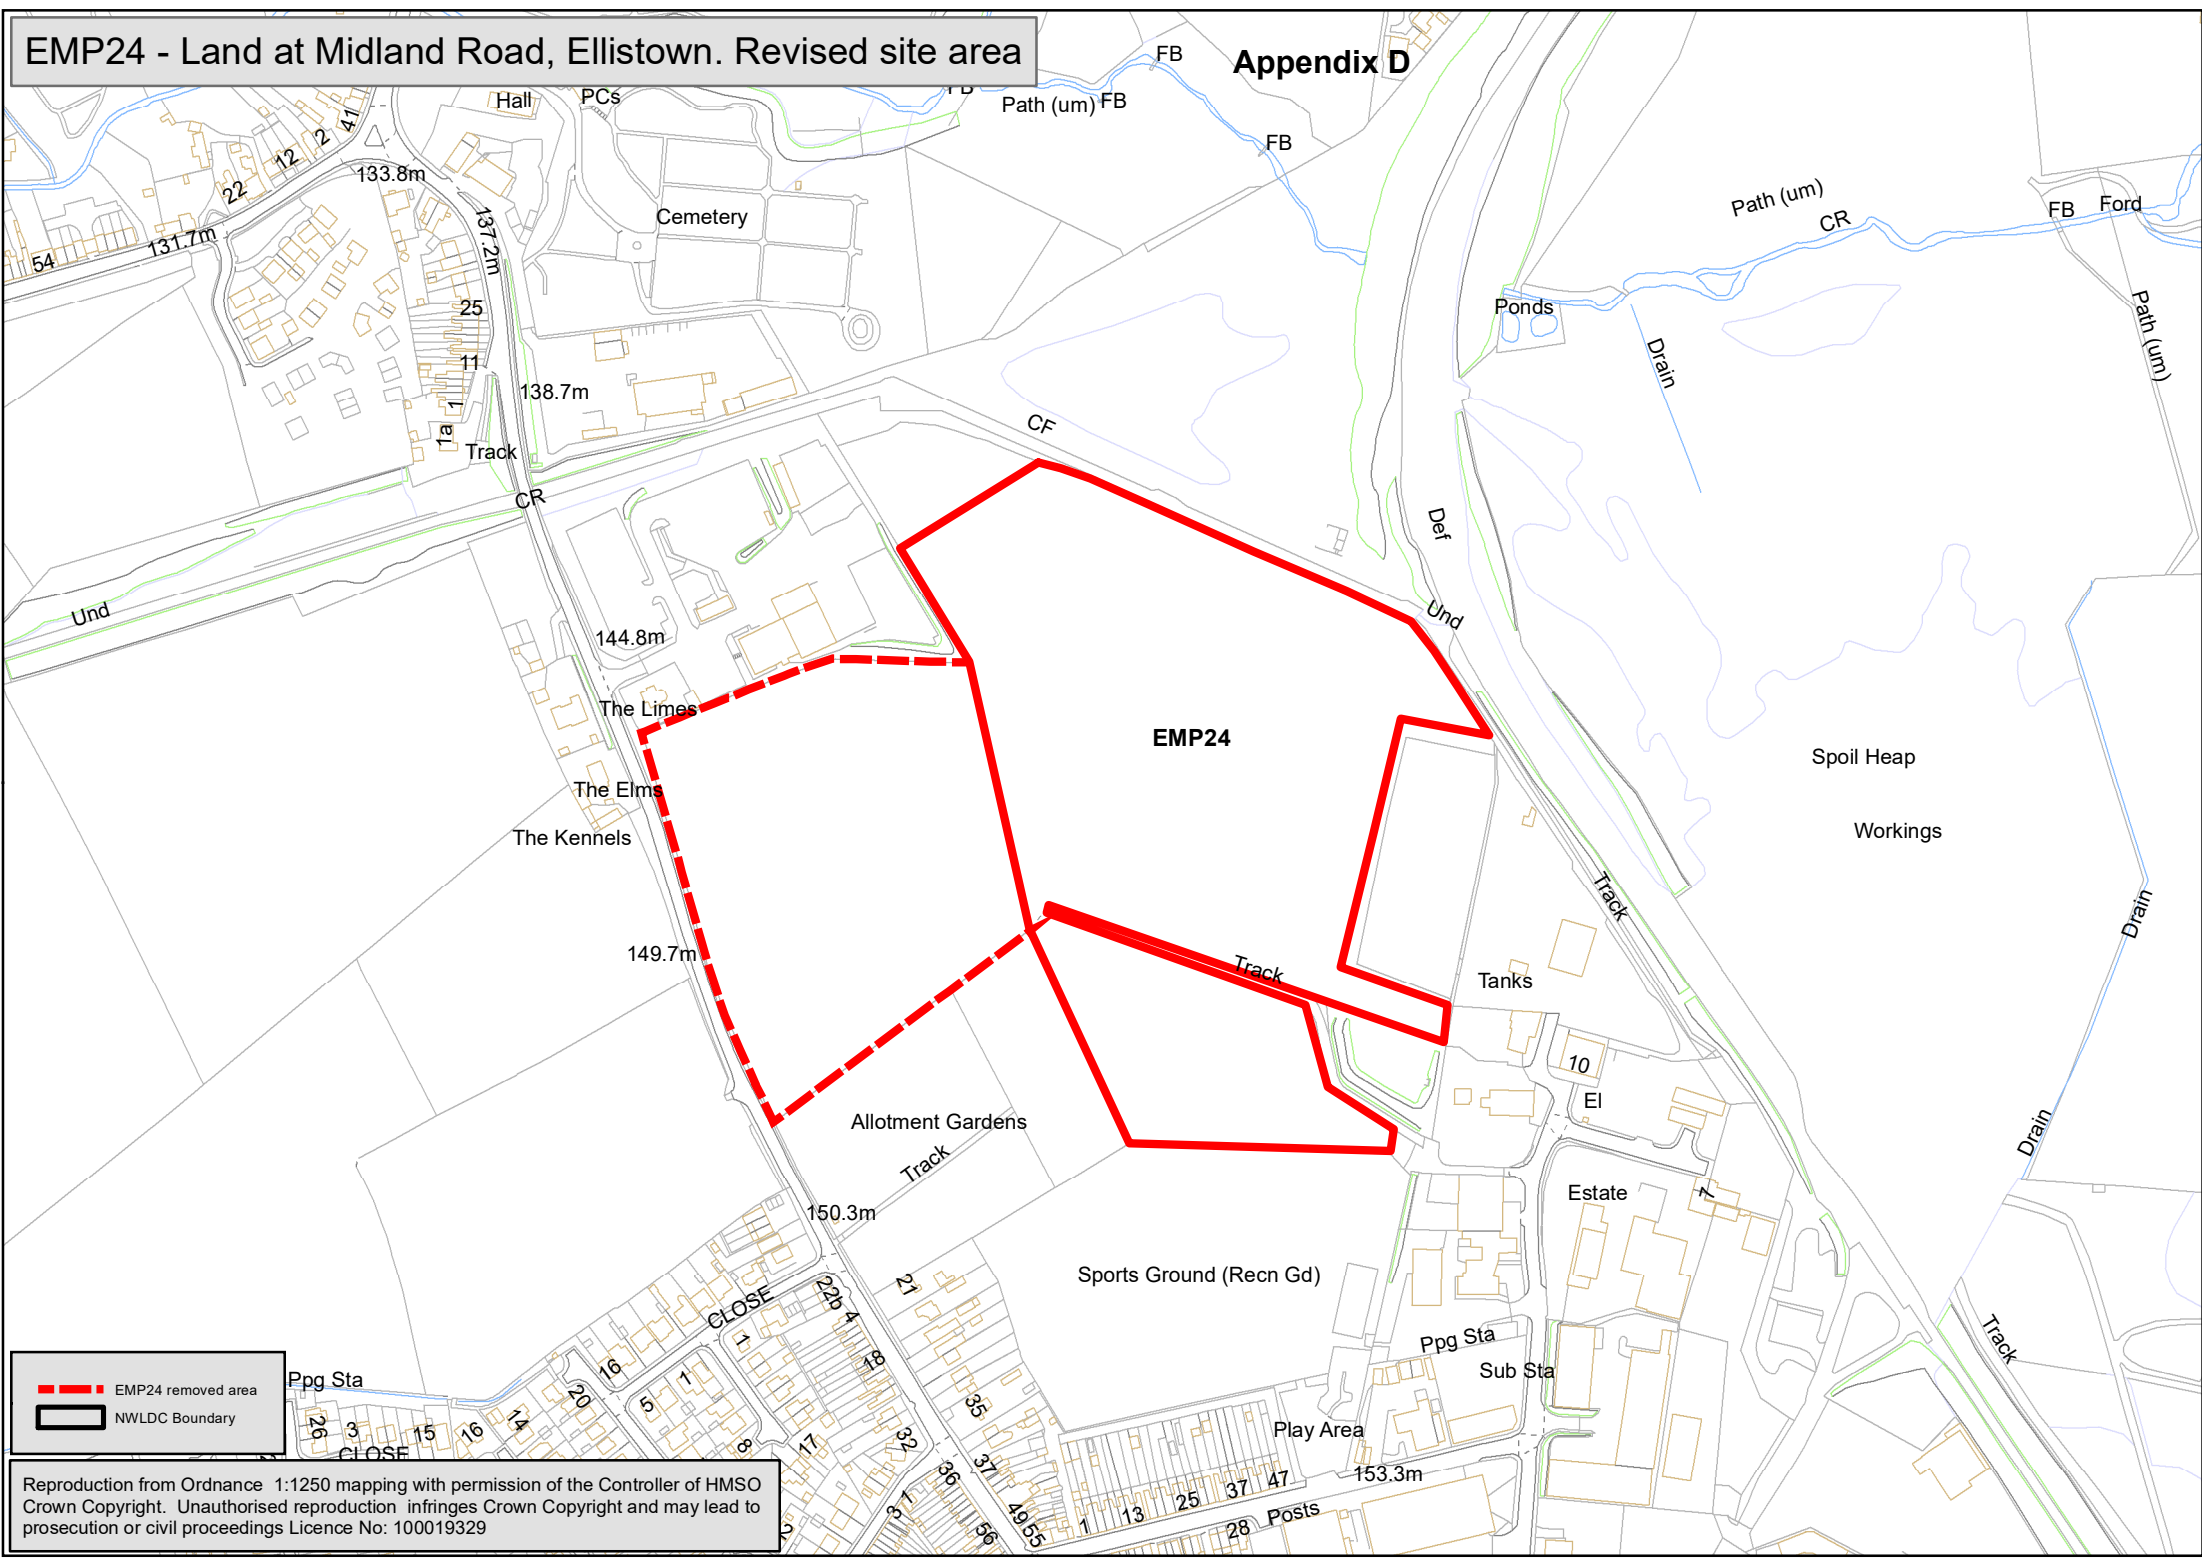

# EMP24 - Land at Midland Road, Ellistown. Revised site area

## Appendix D

--- EMP24 removed area  
— NWLDC Boundary

Reproduction from Ordnance 1:1250 mapping with permission of the Controller of HMSO Crown Copyright. Unauthorised reproduction infringes Crown Copyright and may lead to prosecution or civil proceedings Licence No: 100019329

EMP98 - Land north of Wood Road B585. Proposed new allocation

Pit

EMP98

NWLDC Boundary

Reproduction from Ordnance 1:1250 mapping with permission of the Controller of HMSO  
Crown Copyright. Unauthorised reproduction infringes Crown Copyright and may lead to  
prosecution or civil proceedings Licence No: 100019329