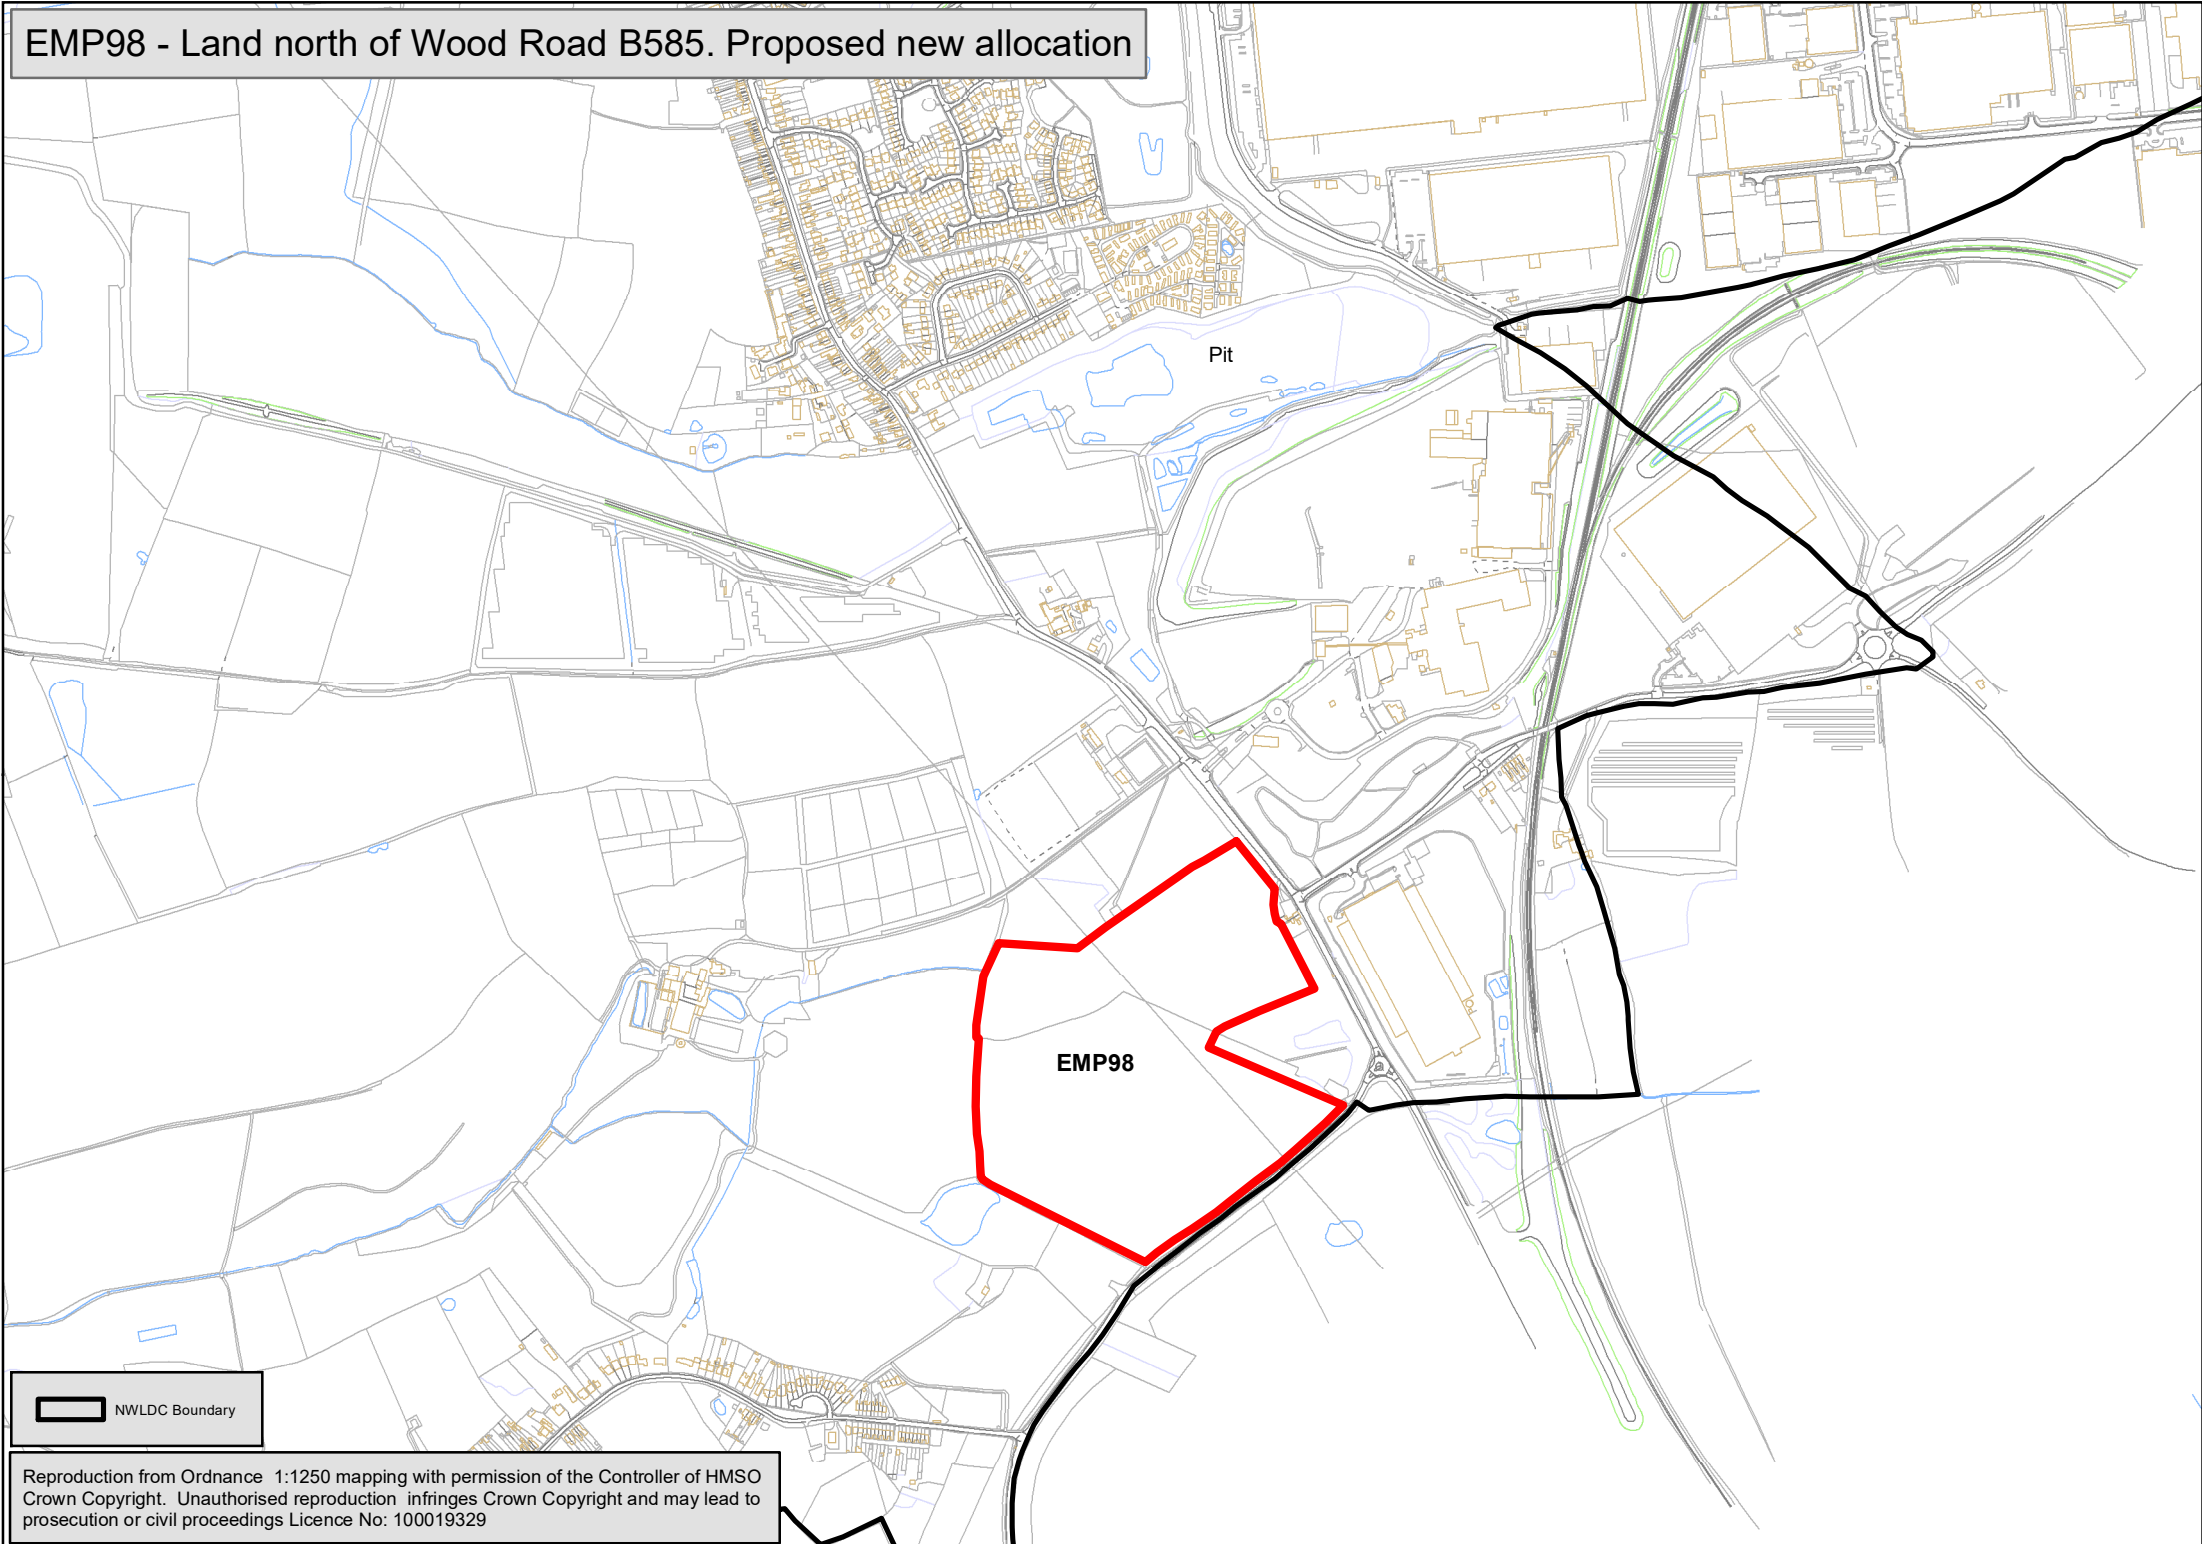

# EMP24 - Land at Midland Road, Ellistown. Revised site area

## Appendix D

--- EMP24 removed area  
— NWLDC Boundary

Reproduction from Ordnance 1:1250 mapping with permission of the Controller of HMSO Crown Copyright. Unauthorised reproduction infringes Crown Copyright and may lead to prosecution or civil proceedings Licence No: 100019329

EMP98 - Land north of Wood Road B585. Proposed new allocation

Pit

EMP98

NWLDC Boundary

Reproduction from Ordnance 1:1250 mapping with permission of the Controller of HMSO  
Crown Copyright. Unauthorised reproduction infringes Crown Copyright and may lead to  
prosecution or civil proceedings Licence No: 100019329