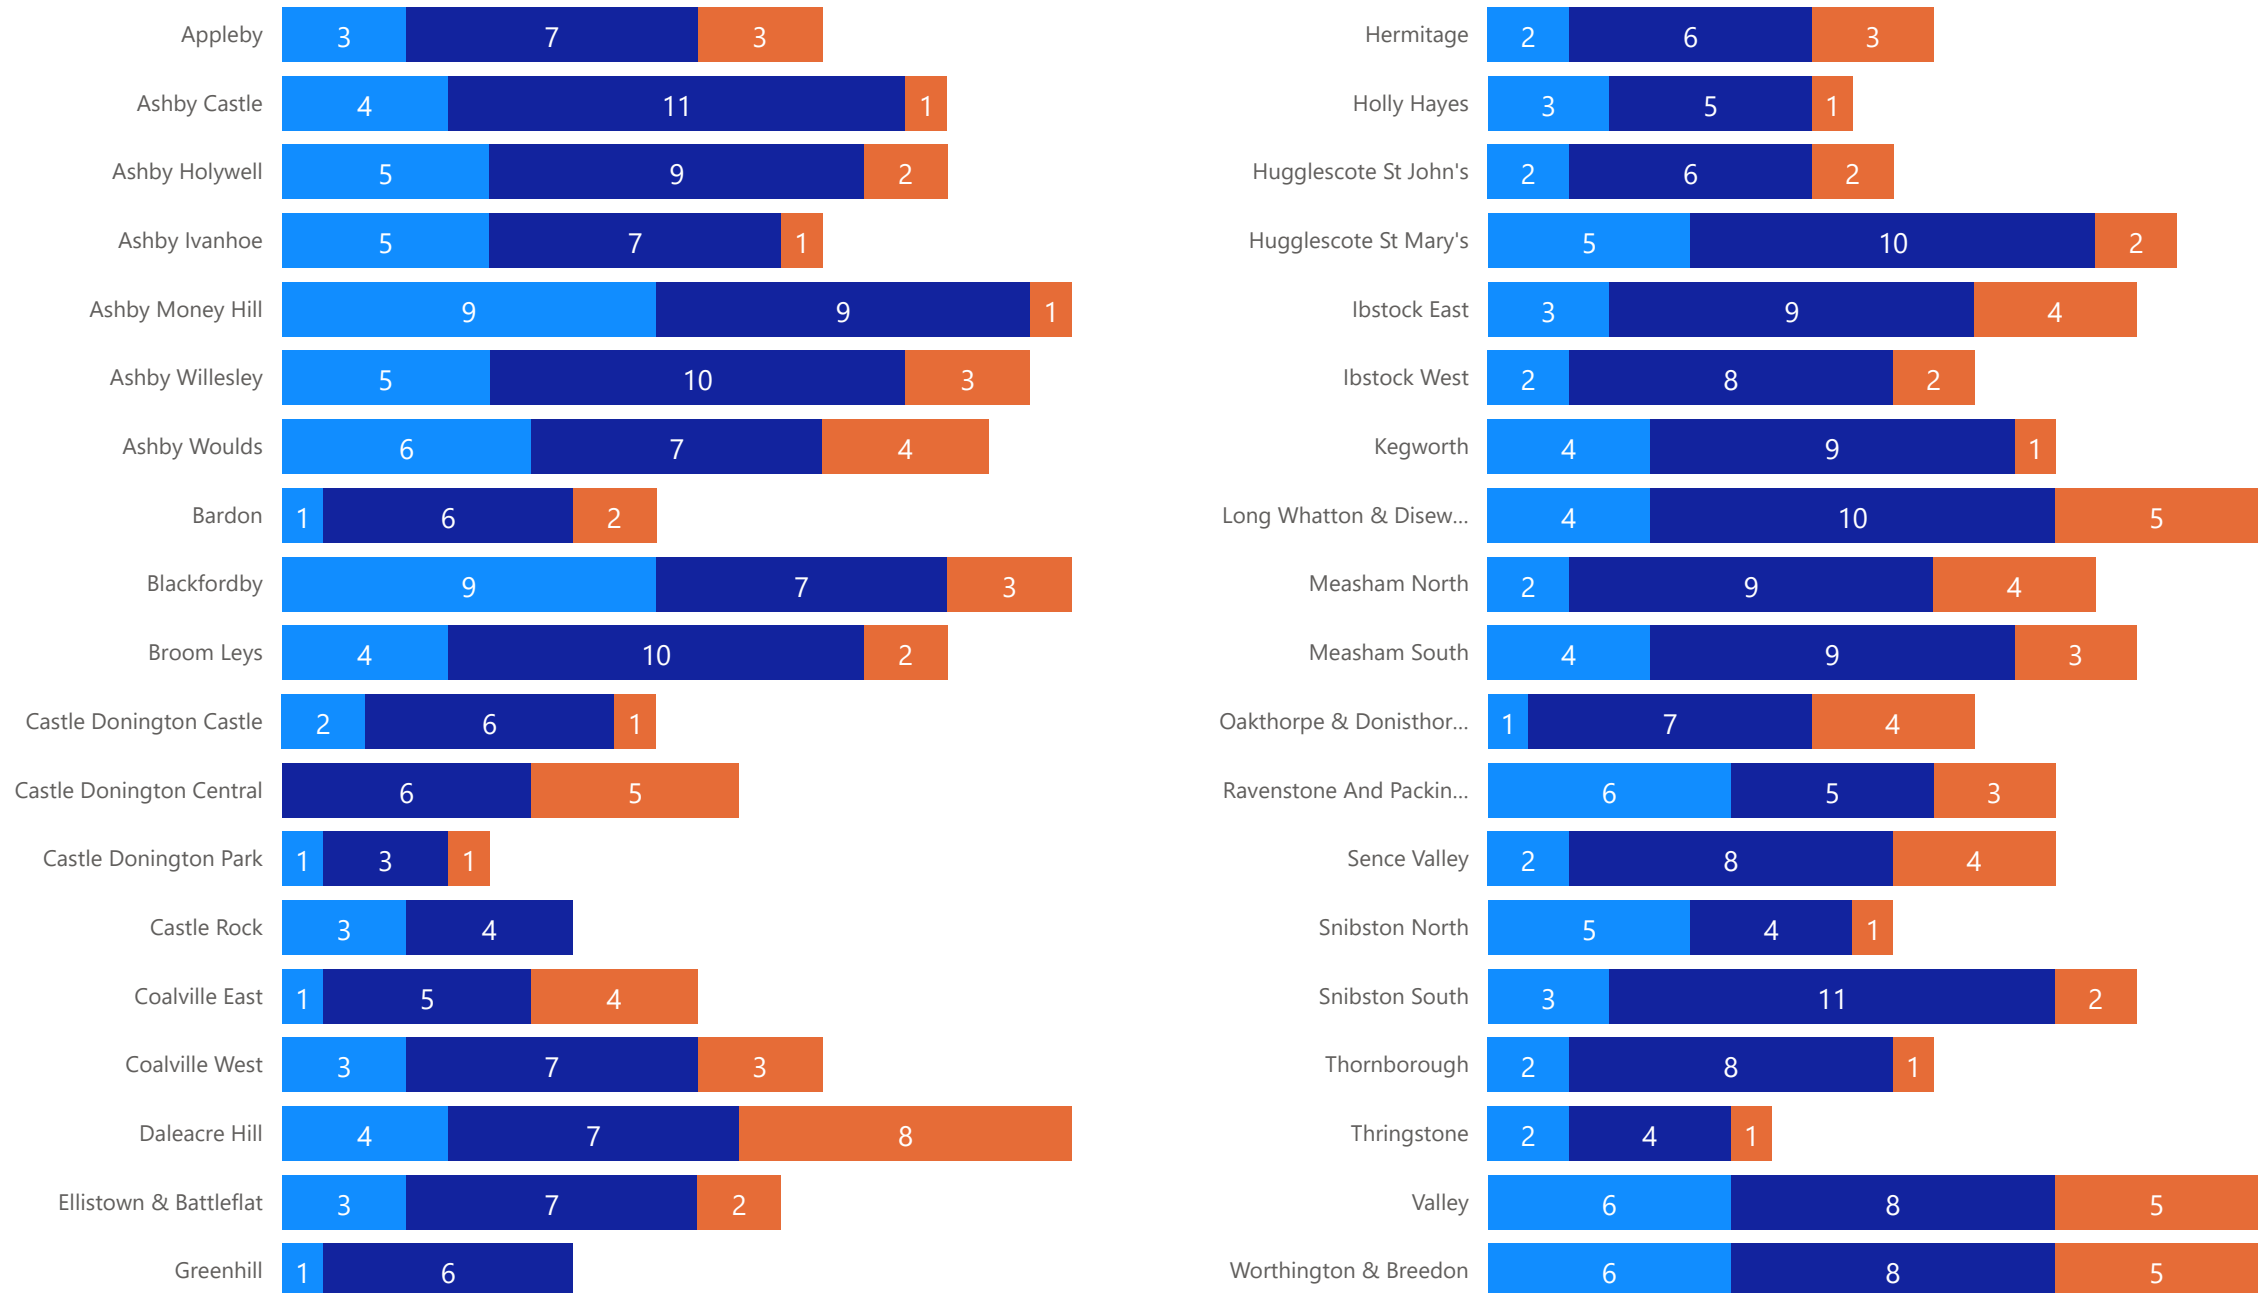

# NWLDC Empty Properties on 1st October 2021 by Ward

**Time Empty**  
● 1-2 Years  
● 6-12 Months  
● Over 2 Years

# NWLDC Empty Properties on 1st October 2022 by Ward

**Time Empty**  
● 1-2 Years  
● 6-12 Months  
● Over 2 Years

# NWLDC Empty Properties on 1st October 2023 by Ward

**Time Empty**  
● 1-2 Years  
● 6-12 Months  
● Over 2 Years

# NWLDC Empty Properties on 1st October 2024 by Ward

**Time Empty**  
● 1-2 Years  
● 6-12 Months  
● Over 2 Years