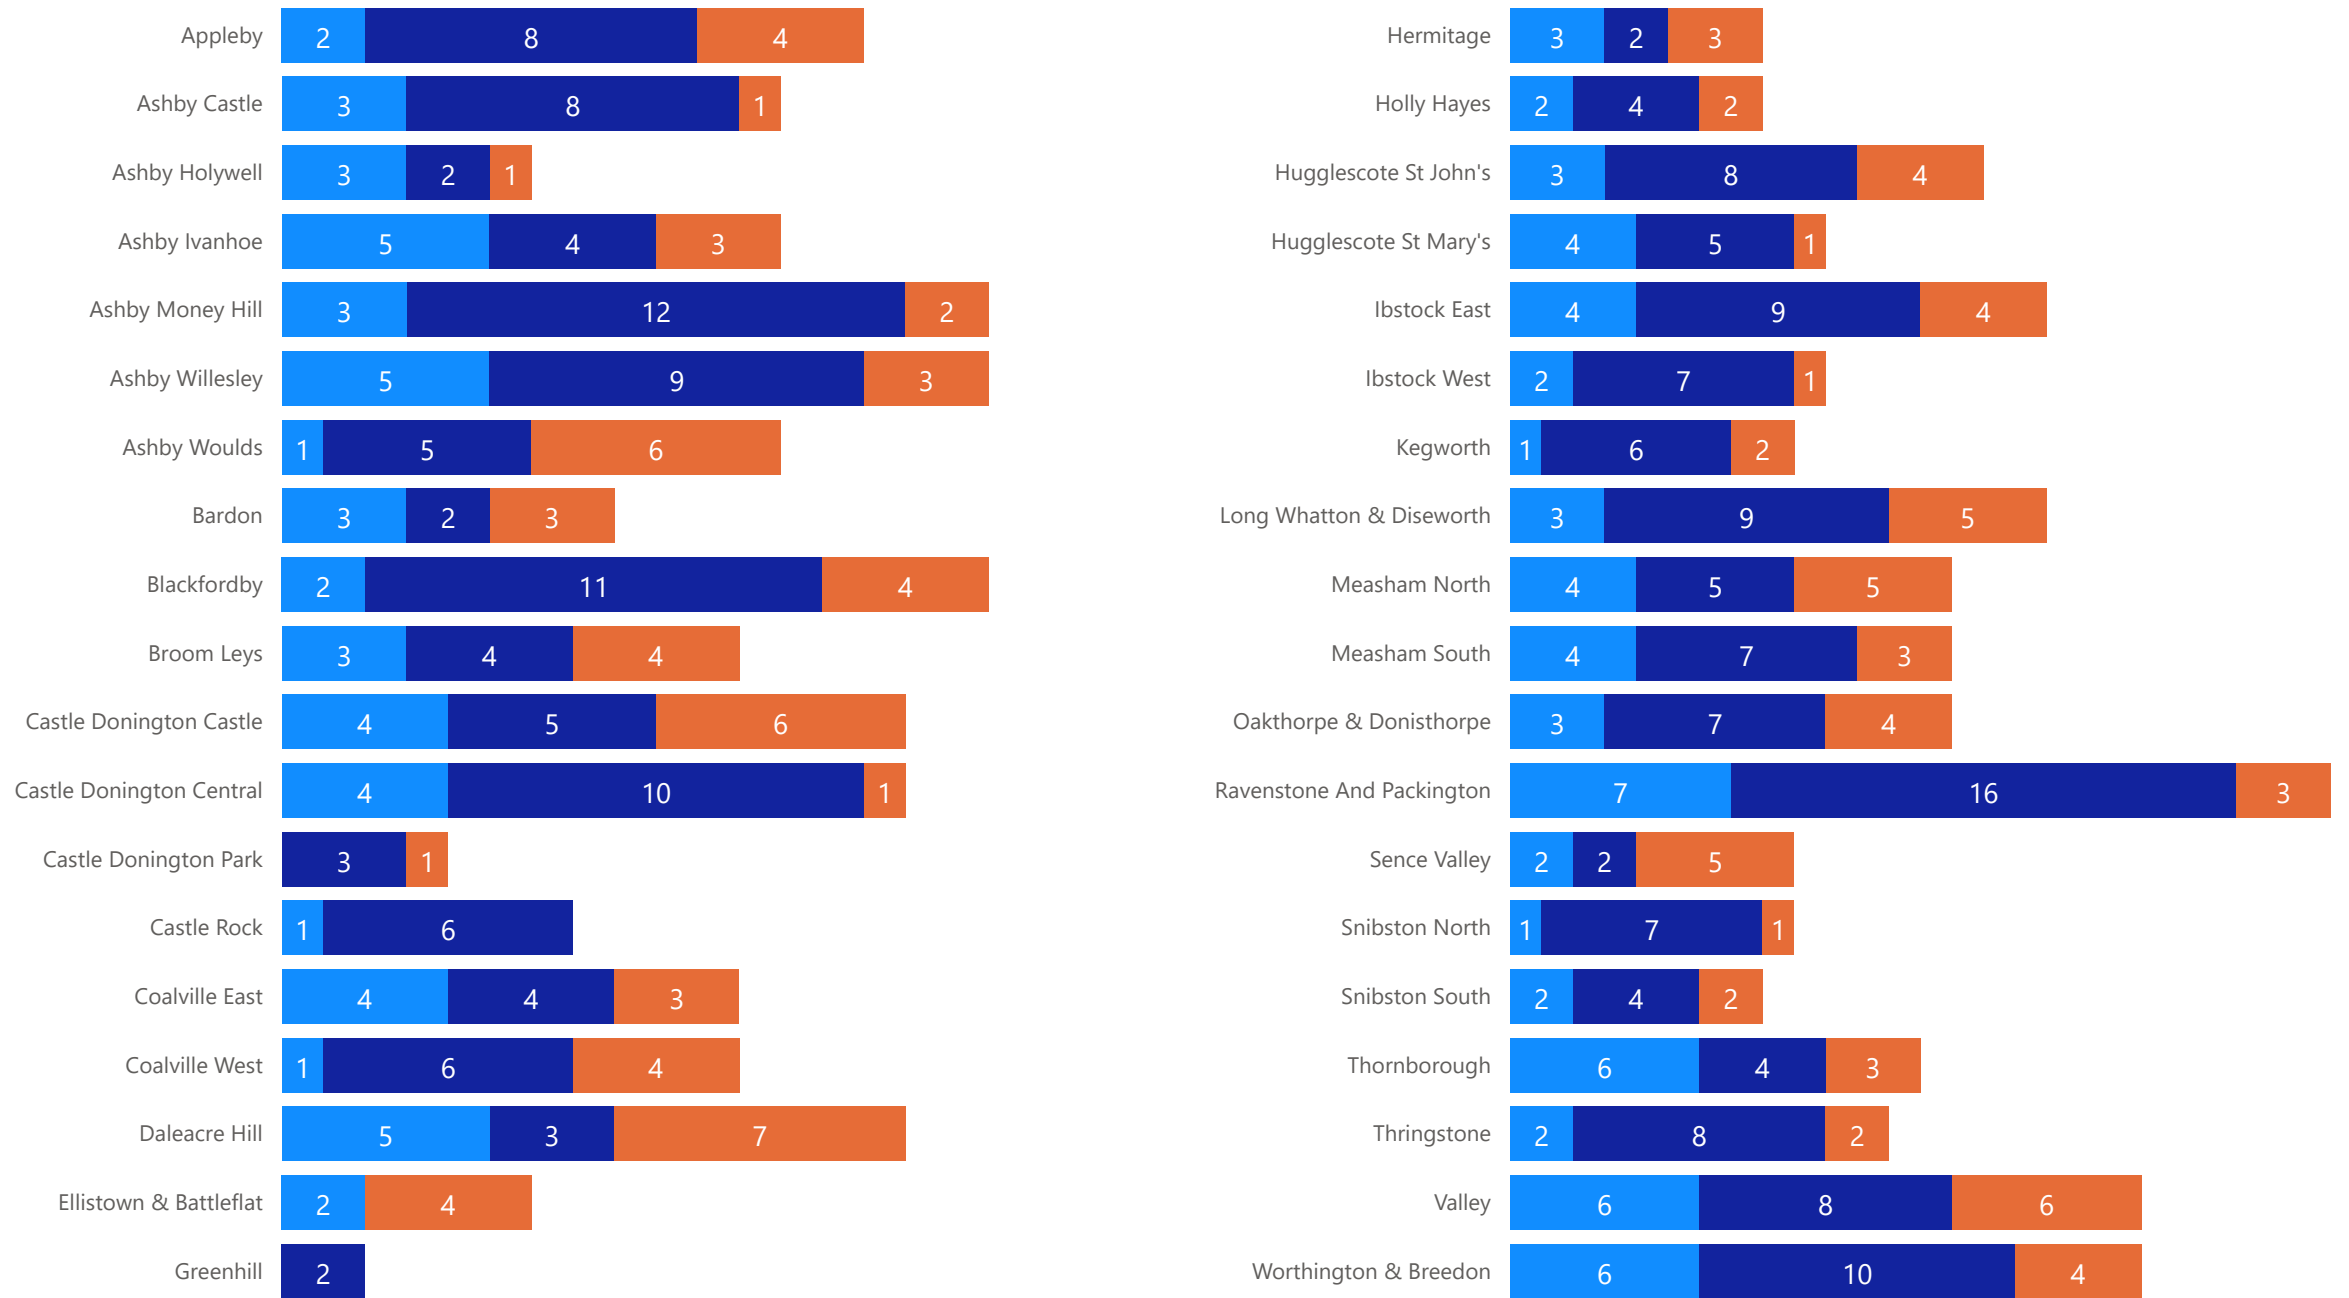

## Time Empty

- 1-2 Years
- 6-12 Months
- Over 2 Years

# NWLDC Empty Properties on 1st October 2021 by Ward

**Time Empty**  
● 1-2 Years  
● 6-12 Months  
● Over 2 Years

# NWLDC Empty Properties on 1st October 2022 by Ward

**Time Empty**  
● 1-2 Years  
● 6-12 Months  
● Over 2 Years

# NWLDC Empty Properties on 1st October 2023 by Ward

**Time Empty**  
● 1-2 Years  
● 6-12 Months  
● Over 2 Years