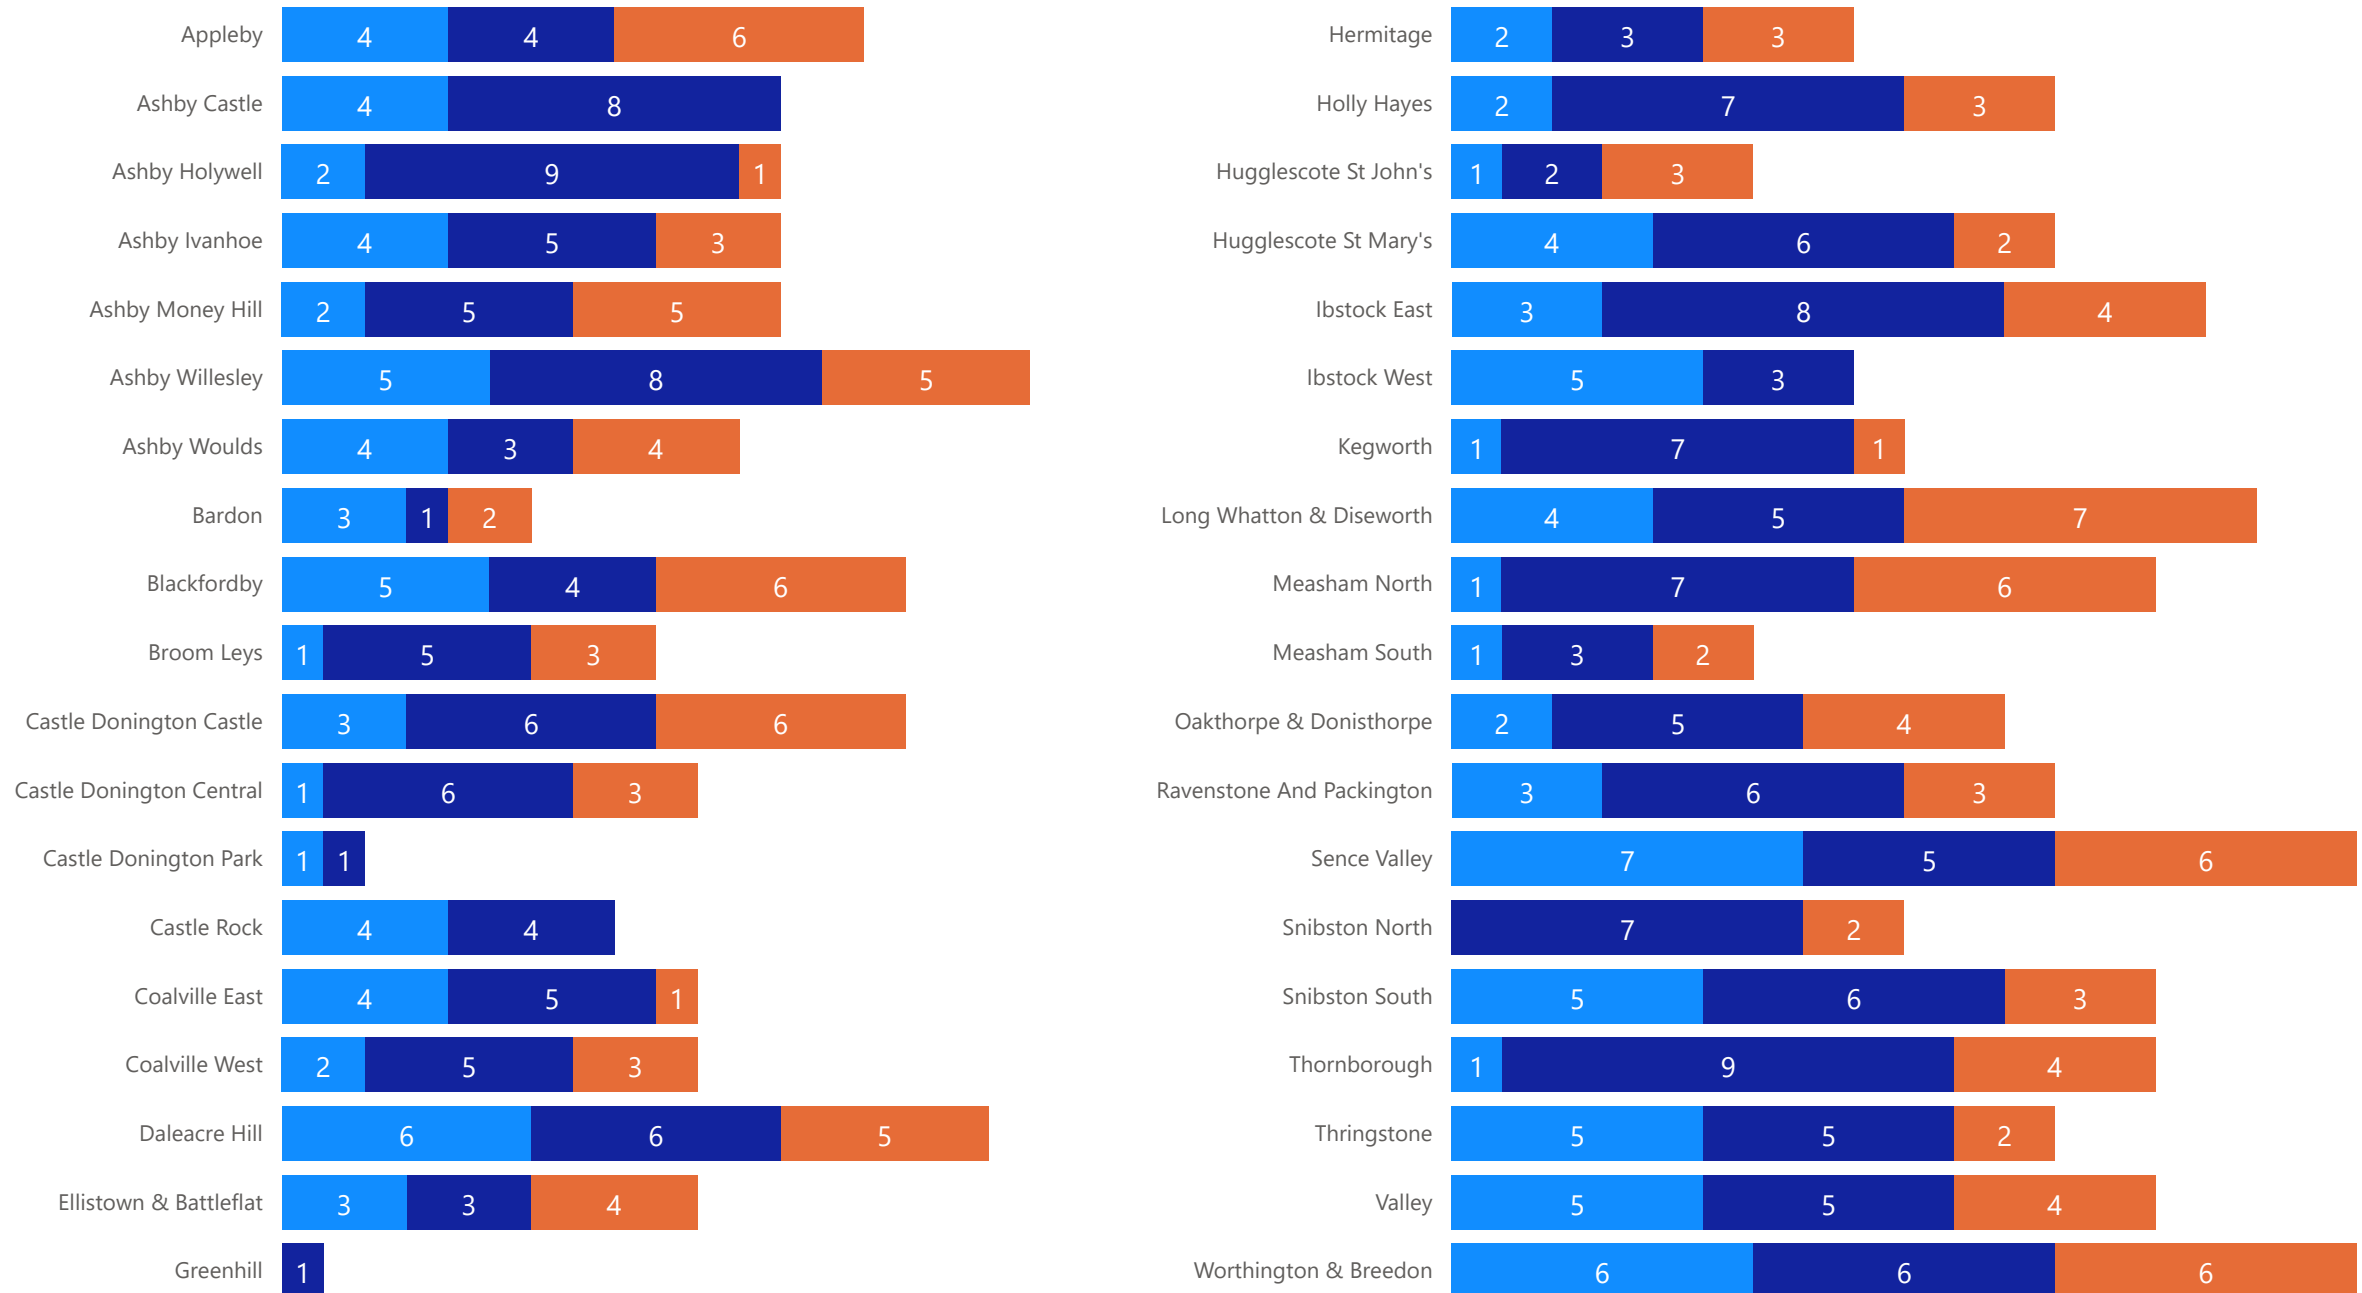

# NWLDC Total Number Of Empty Properties By Year

## Time Empty

- 1-2 Years
- 6-12 Months
- Over 2 Years

# NWLDC Empty Properties on 1st October 2021 by Ward

**Time Empty**  
● 1-2 Years  
● 6-12 Months  
● Over 2 Years

# NWLDC Empty Properties on 1st October 2024 by Ward

**Time Empty**  
● 1-2 Years  
● 6-12 Months  
● Over 2 Years