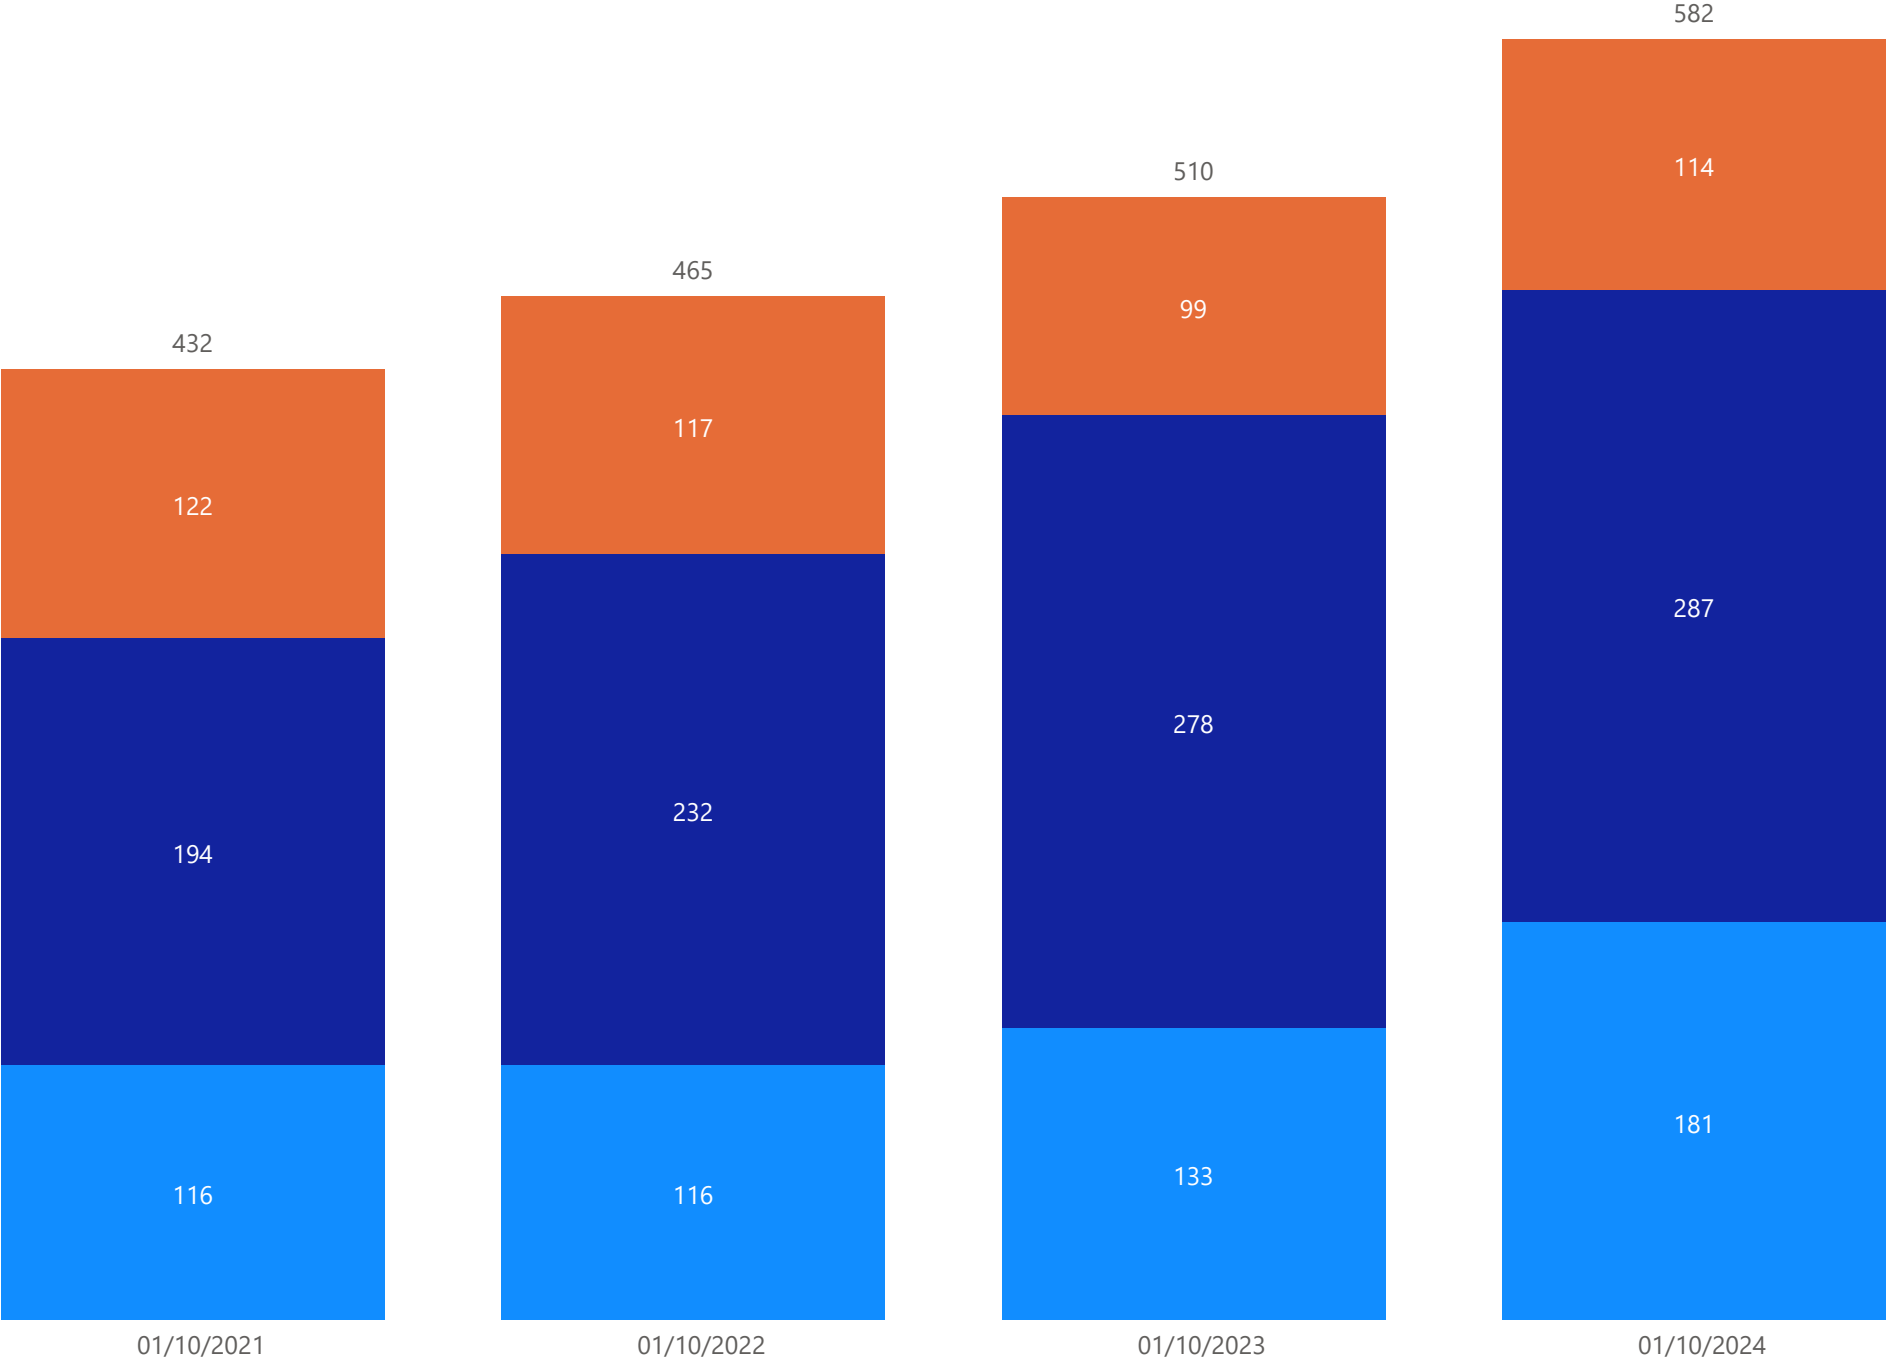

# NWLDC Total Number Of Empty Properties By Year

## Time Empty

- 1-2 Years
- 6-12 Months
- Over 2 Years

# NWLDC Empty Properties on 1st October 2021 by Ward

**Time Empty**  
● 1-2 Years  
● 6-12 Months  
● Over 2 Years

# NWLDC Empty Properties on 1st October 2023 by Ward

**Time Empty**  
● 1-2 Years  
● 6-12 Months  
● Over 2 Years